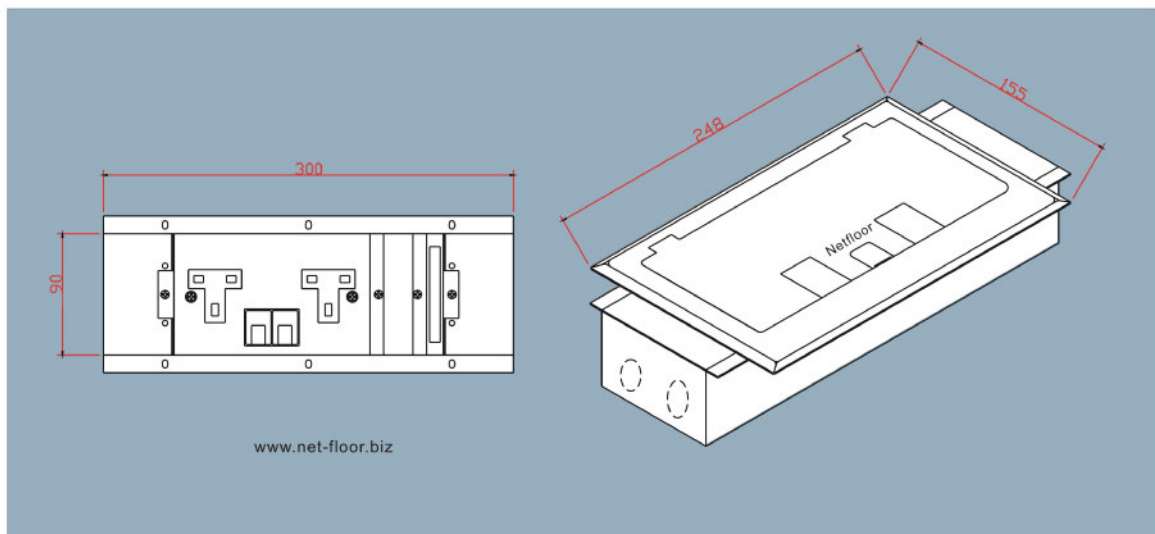

Service Box SS603-BS

SS603-BS floor box consists of stainless steel mounting lid and galvanized steel base, with 2 compartments, for finish floor height 60 mm.

The systems

Sockets: 1 twin sockets for 2 plugs. 13A, 240 V

1 component for total 3 data/voice jack

overall dimension: 248 mm X 155 mm

Height: 60 mm (access floor minimum finish height)

Mounting lid: stainless steel

Box base: size 90 mm X 300 mm

Box base and compartments for sockets and data jack:
made of galvanized steel by powder coating.

SS603-BS dimensions details

Plug type

Britain

- Compatible with ZoneEx.
- Quick install.

- Install in CamassCrete trench.
- Do not need cut panel.