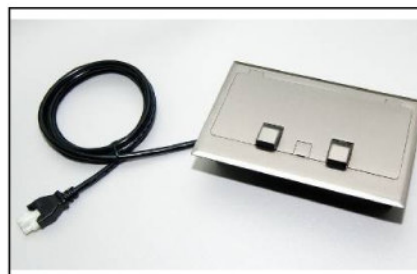

Service Box SS603-BS

SS603-BS floor box consists of stainless steel mounting lid and galvanized steel base, with 2 compartments, for finish floor height 60 mm.

The systems

Sockets: 1 twin sockets for 2 plugs. 13A, 240 V

1 component for total 3 data/voice jack

overall dimension: 248 mm X 155 mm

Height: 60 mm (access floor minimum finish height)

Mounting lid: stainless steel

Box base: size 90 mm X 300 mm

Box base and compartments for sockets and data jack:
made of galvanized steel by powder coating.

SS603-BS dimensions details

Plug type

Britain

- Compatible with ZoneEx.
- Quick install.

- Install in CamassCrete trench.
- Do not need cut panel.