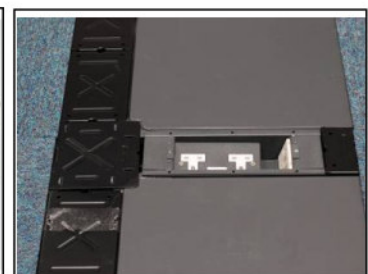

Service Box SS603-BS

SS603-BS floor box consists of stainless steel mounting lid and galvanized steel base, with 2 compartments, for finish floor height 60 mm.

The systems

Sockets: 1 twin sockets for 2 plugs. 13A, 240 V

1 component for total 3 data/voice jack

overall dimension: 248 mm X 155 mm

Height: 60 mm (access floor minimum finish height)

Mounting lid: stainless steel

Box base: size 90 mm X 300 mm

Box base and compartments for sockets and data jack:
made of galvanized steel by powder coating.

SS603-BS dimensions details

Plug type

Britain

- Compatible with ZoneEx.
- Quick install.

- Install in CamassCrete trench.
- Do not need cut panel.