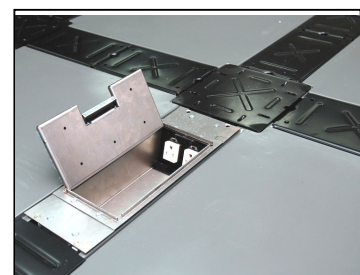

## Service Box SE603

SE603 floor box consists of steel mounting lid and galvanized steel base, with 2 compartments, for finish floor height 60 mm.

### The systems

Sockets: 2 sockets for 2 plugs. 15A, 110 V

1 component for total 3 data/voice jack

Overall dimension: 320 mm X 115 mm

Height: 60 mm (access floor minimum finish height)

Mounting lid: steel

Box base: size 90 mm X 320 mm

Box base and compartments for sockets and data jack: made of galvanized steel.

### Plug type

USA Japan Taiwan

- Compatible with ZoneEx.
- Quick install.

- Install in CamassCrete trench.
- Do not need cut panel.