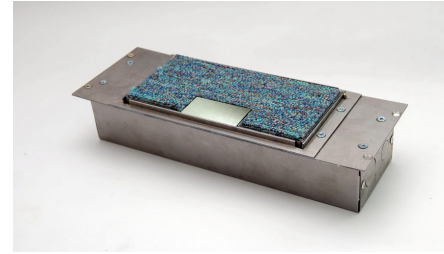

## Service Box SE603

SE603 floor box consists of steel mounting lid and galvanized steel base, with 2 compartments, for finish floor height 60 mm.

### The systems

Sockets: 2 sockets for 2 plugs. 15A, 110 V

1 component for total 3 data/voice jack

Overall dimension: 320 mm X 115 mm

Height: 60 mm (access floor minimum finish height)

Mounting lid: steel

Box base: size 90 mm X 320 mm

Box base and compartments for sockets and data jack: made of galvanized steel.

### Plug type

USA Japan Taiwan

- Compatible with ZoneEx.
- Quick install.

- Install in CamassCrete trench.
- Do not need cut panel.