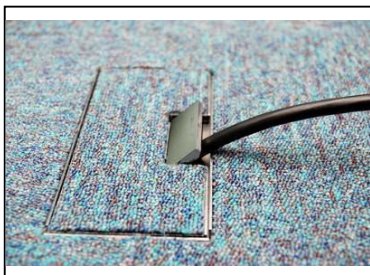

## Service Box SE603

SE603 floor box consists of steel mounting lid and galvanized steel base, with 2 compartments, for finish floor height 60 mm.

### The systems

Sockets: 2 sockets for 2 plugs. 15A, 110 V

1 component for total 3 data/voice jack

Overall dimension: 320 mm X 115 mm

Height: 60 mm (access floor minimum finish height)

Mounting lid: steel

Box base: size 90 mm X 320 mm

Box base and compartments for sockets and data jack: made of galvanized steel.

### Plug type

USA Japan Taiwan

- Compatible with ZoneEx.
- Quick install.

- Install in CamassCrete trench.
- Do not need cut panel.