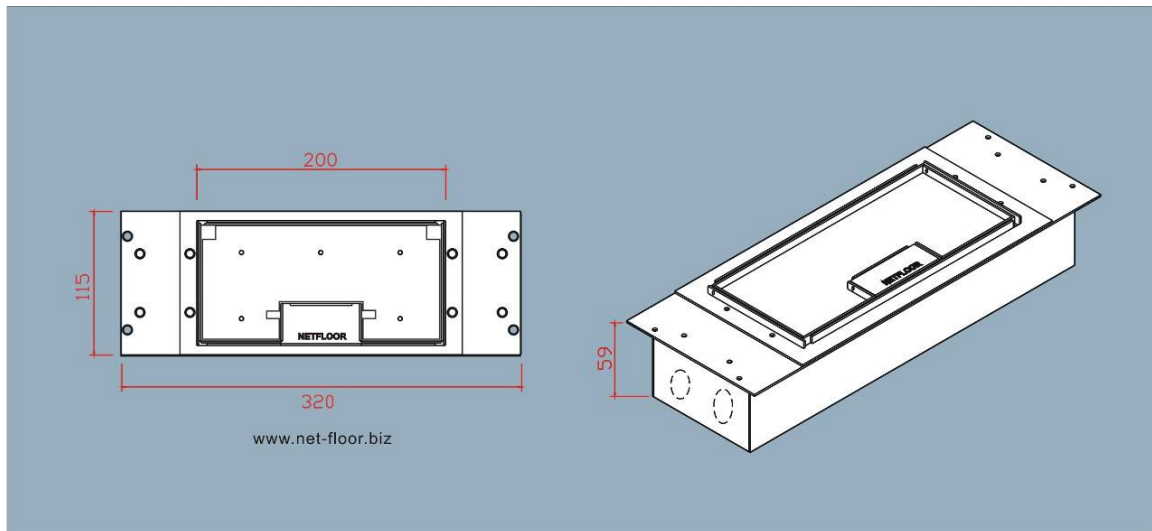

## Service Box SE603

SE603 floor box consists of steel mounting lid and galvanized steel base, with 2 compartments, for finish floor height 60 mm.

### The systems

Sockets: 2 sockets for 2 plugs. 15A, 110 V

1 component for total 3 data/voice jack

Overall dimension: 320 mm X 115 mm

Height: 60 mm (access floor minimum finish height)

Mounting lid: steel

Box base: size 90 mm X 320 mm

Box base and compartments for sockets and data jack: made of galvanized steel.

### SE603 dimensions details