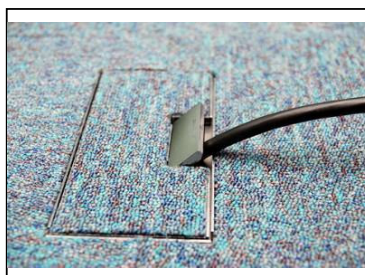

**Service Box SE603-BS**

SE603BS floor box consists of steel mounting lid and galvanized steel base, with 2 compartments, for finish floor height 60 mm.

**The systems**

Sockets: 1 twin sockets for 2 plugs. 13A, 240 V

1 component for total 3 data / voice jack

Overall dimension: 320 mm X 115 mm

Height: 60 mm (access floor minimum finish height)

Mounting lid: stainless steel

Box base: size 90 mm X 300 mm

Box base and compartments for sockets and data jack: made of galvanized steel and coating.

**SE603-BS dimensions details**

**Plug type**

Britain

- Compatible with ZoneEx.
- Quick install.

- Install in CamassCrete trench.
- Do not need cut panel.