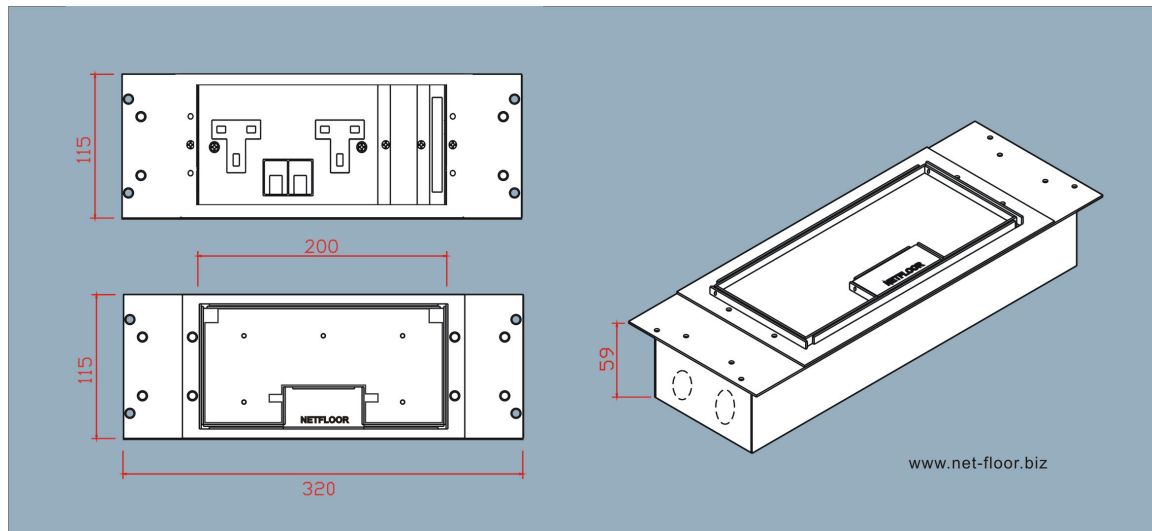

**Service Box SE603-BS**

SE603BS floor box consists of steel mounting lid and galvanized steel base, with 2 compartments, for finish floor height 60 mm.

**The systems**

Sockets: 1 twin sockets for 2 plugs. 13A, 240 V

1 component for total 3 data / voice jack

Overall dimension: 320 mm X 115 mm

Height: 60 mm (access floor minimum finish height)

Mounting lid: stainless steel

Box base: size 90 mm X 300 mm

Box base and compartments for sockets and data jack: made of galvanized steel and coating.

**SE603-BS dimensions details**

**Plug type**

Britain

- Compatible with ZoneEx.
- Quick install.

- Install in CamassCrete trench.
- Do not need cut panel.