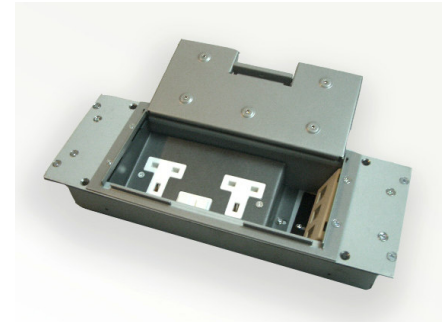

**Service Box SE603-BS**

SE603BS floor box consists of steel mounting lid and galvanized steel base, with 2 compartments, for finish floor height 60 mm.

**The systems**

Sockets: 1 twin sockets for 2 plugs. 13A, 240 V

1 component for total 3 data / voice jack

Overall dimension: 320 mm X 115 mm

Height: 60 mm (access floor minimum finish height)

Mounting lid: stainless steel

Box base: size 90 mm X 300 mm

Box base and compartments for sockets and data jack: made of galvanized steel and coating.

**SE603-BS dimensions details**

**Plug type**

Britain

- Compatible with ZoneEx.
- Quick install.

- Install in CamassCrete trench.
- Do not need cut panel.