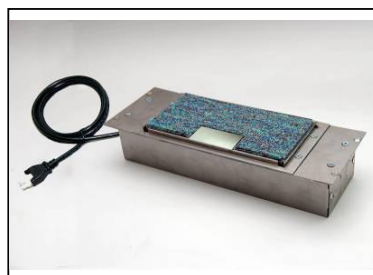

**Service Box SE603-BS**

SE603BS floor box consists of steel mounting lid and galvanized steel base, with 2 compartments, for finish floor height 60 mm.

**The systems**

Sockets: 1 twin sockets for 2 plugs. 13A, 240 V

1 component for total 3 data / voice jack

Overall dimension: 320 mm X 115 mm

Height: 60 mm (access floor minimum finish height)

Mounting lid: stainless steel

Box base: size 90 mm X 300 mm

Box base and compartments for sockets and data jack: made of galvanized steel and coating.

**SE603-BS dimensions details**

**Plug type**

Britain

- Compatible with ZoneEx.
- Quick install.

- Install in CamassCrete trench.
- Do not need cut panel.