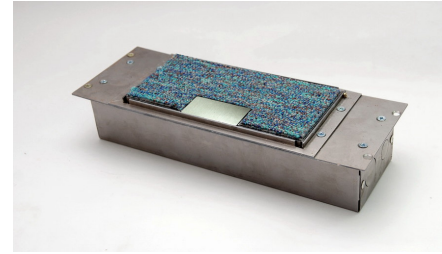

**Service Box SE603-BS**

SE603BS floor box consists of steel mounting lid and galvanized steel base, with 2 compartments, for finish floor height 60 mm.

**The systems**

Sockets: 1 twin sockets for 2 plugs. 13A, 240 V

1 component for total 3 data / voice jack

Overall dimension: 320 mm X 115 mm

Height: 60 mm (access floor minimum finish height)

Mounting lid: stainless steel

Box base: size 90 mm X 300 mm

Box base and compartments for sockets and data jack: made of galvanized steel and coating.

**SE603-BS dimensions details**

**Plug type**

Britain

- Compatible with ZoneEx.
- Quick install.

- Install in CamassCrete trench.
- Do not need cut panel.