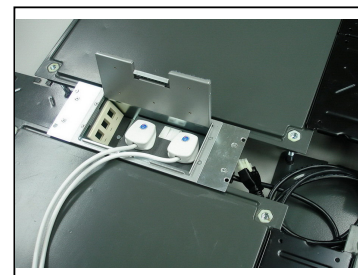

**Service Box SE603-BS**

SE603BS floor box consists of steel mounting lid and galvanized steel base, with 2 compartments, for finish floor height 60 mm.

**The systems**

Sockets: 1 twin sockets for 2 plugs. 13A, 240 V

1 component for total 3 data / voice jack

Overall dimension: 320 mm X 115 mm

Height: 60 mm (access floor minimum finish height)

Mounting lid: stainless steel

Box base: size 90 mm X 300 mm

Box base and compartments for sockets and data jack: made of galvanized steel and coating.

**SE603-BS dimensions details**

**Plug type**

Britain

- Compatible with ZoneEx.
- Quick install.

- Install in CamassCrete trench.
- Do not need cut panel.